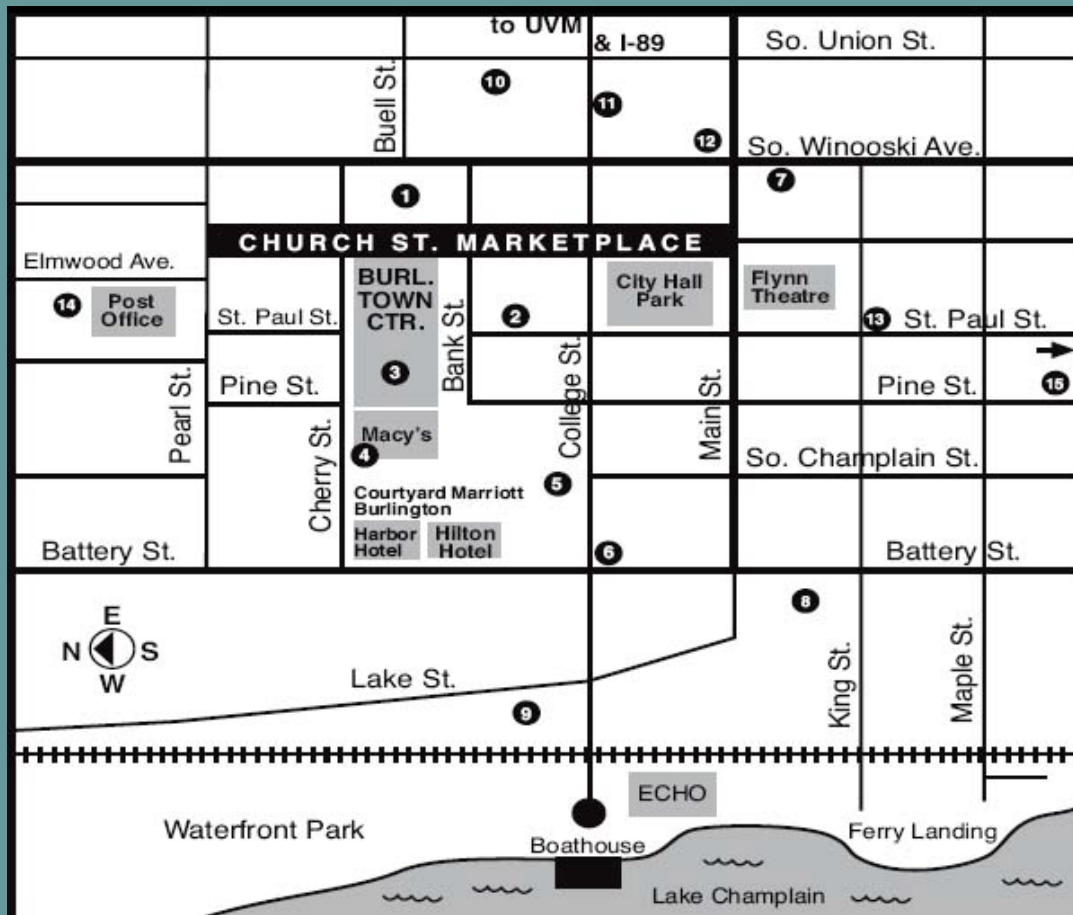

PARKING IN BURLINGTON

Garages & Entrances

- 1 Marketplace Garage: Bank St., Cherry St.
- 2 Corporate Plaza: St. Paul St.
- 3 Burlington Town Center: Cherry, Bank & Pine Sts.
- 4 Lakeview Garage/Macy's: Cherry St.
- 5 College St. Garage/Hilton: College St. Battery St.
- 6 Gateway Center: Battery St.
- 7 Courthouse Plaza: South Winooski Ave.
- 8 Corner Stone: Main St.

Attended Lots

- 9 Waterfront (seasonal), College St.

Unattended Metered Lots

- 10 South Union St.
- 11 Fletcher Free Library, Memorial Aud.: College St.
- 12 Main St. at S. Winooski Ave.
- 13 King St. at St. Paul St.

Unattended Commuter Leased Lots

- 14 Elmwood Avenue
- 15 Lakeside Ave., off Pine St.

Municipal Garages

Marketplace Garage	Lakeview and College St. Garages
First 2 hours free	First 2 hours free
2-2.5 hours: \$3.00	2-2.5 hours: \$2.00
2.5-3 hours: \$4.00	2.5-3 hours: \$3.00
3-3.5 hours: \$5.00	3-3.5 hours: \$4.00
3.5-4 hours: \$6.00	3.5-4 hours: \$5.00
4-5 hours: \$7.00	4-5 hours: \$6.00
5-6 hours: \$8.00	5-6 hours: \$7.00
6-7 hours: \$9.00	6-7 hours: \$8.00
Over 7 hours: \$10.00	Over 7 hours: \$8.00
LOST TICKET: \$10.00	LOST TICKET: \$8.00

Rates subject to change. For other private garages, please contact for rates.

Public Transportation

FREE College Street Shuttle between UVM & Waterfront! Runs every 15 minutes between UVM / UVM Medical Center, Church Street Marketplace, and the Waterfront along College St. Stops all along College St., Monday – Friday 7:30am – 7pm, year-round. Saturdays & Sundays from Memorial Day through Columbus Day, 9am – 8:30pm